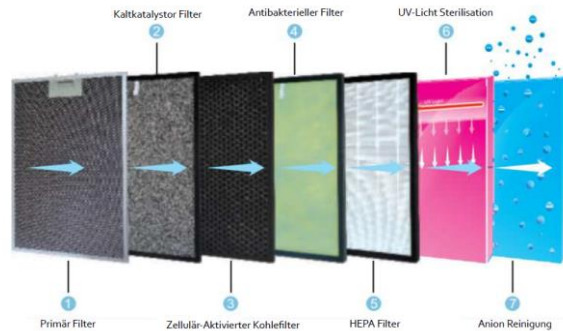

Equipment Highlights

Suitable for rooms up to max.

54 m²

Clean Air Delivery Rate

488 m³/h

High-performance particulate filters

7 steps filter for flawless air cleaning

HEPA H13

Ionisator

Max. Quiet Operation

55 dB(A)

Speed Levels

8

Auto Mode

Air Quality Indicator

Delivery

1x Air Purifiers
1x User Manual

Warranty period

2 years

Österreichische
Marke

Shapely design for best air quality

with the design air purifier BC22LR2105 from BE COOL

Healthy breathing air is an important basis for our health. The air indoors is usually much worse than outdoors, as numerous studies have shown. With BE COOL air purifiers you make a valuable contribution to the cleanliness of your indoor air and the health of your family.

The BE COOL air purifier offers you three manual ventilation levels (low, medium and high) and an automatic wind adjustment mode. CADR with up to 488 m³ / h can effectively cover a 54 m² area.

Technical Data:

- Power: 85 watts
- Power supply: 220V/50Hz
- Luftumwälzung: 488 m³/h
- Max room size: 54 m²
- Luftbefeuchtung
- 7 steps filter for flawless air cleaning
- Filter swap is displayed
- Ionisator
- UVC-Lampe
- Bürstenloser Motor
- Quiet operation 30dB x 55dB
- PM2.5 indicator (fine dust)
- Timer
- Sleep Mode
- Smart Mode
- 8 speed levels
- LED - Touch Display
- with WIFI- und APP-Funktion
- Dimensions product: 400 x 695 x 230 mm
- Weight: 11.50 Kg
- Dimensions packaging: 464 x 729 x 294 mm
- EAN: 9005665026595

Subject to technical changes, errors and colour variations

SCHUSS
HOME ELECTRONIC

Scheringgasse 3
1140 Vienna
Phone +43 1 970 21-0
www.becool.at