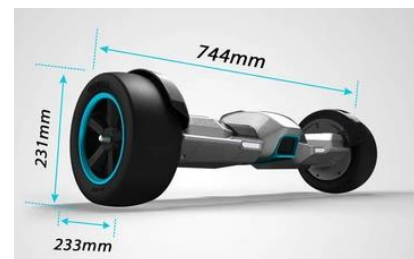

Technical Data

- 8.5 inch full rubber tire - Slick-Racing tires
- Motor: 700 watts (2 x 350 watts)
- Removable lithium-ion battery: 4.0Ah / 36V
- Charging time: 2-3 hours
- Charger: Input AC 100-240V / Output DC 42.0V 1.5A
- Waterproof: IP54
- Speed: up to max. 16 km/h
- Range: up to 15 km*
- Maximum slope: 15 degrees
- Robust Aluminum frame
- Maximum load: 120 kg
- Special comfortable handle
- LED lights: Colors adjustable via APP
- Driving mode: Adjustable speeds with APP
- Music Speaker: Pro Music Speaker
- Net Weight: 15 kg
- Product dimensions: 74.4 cm x 23.3 cm x 23.1 cm
- EAN: 9005665026717