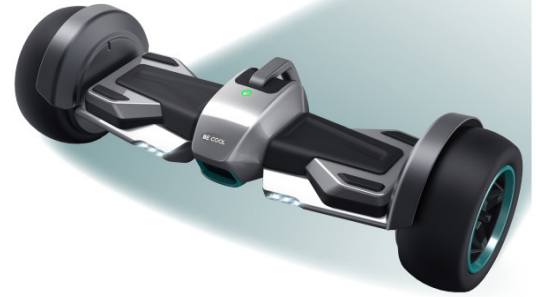

Highlights

8.5" Slick solid rubber racing tyre

700 watt motor power

Up to 16 km/h* max. speed

Loadable up to 120 kg

Bluetooth loudspeaker

High quality hoverboard for adults and children.

- **POWER MEETS DESIGN:** The electric self-balancing board with wide 8.5 inch tyres, unique shape and powerful performance creates an impressive experience for experienced and new riders.
- **FIRST CLASS:** Two powerful 350W motors (700 watts) for a speed up to max. 16 km/h. Thanks to the short charging time of 2 - 3 hours and a long range of up to 15 km, there is extra time to have fun.
- **STABLE AND DURABLE:** Particularly robust frame made of 85 % aluminium, ABS parts as well as non-slip pedals and optimally rounded off by the strong metal rims - suitable for all kinds of terrain.
- **APP CONTROL:** With the app, you can easily adjust the colour of the LED lighting or switch between adult and child mode via Bluetooth. In addition, the built-in speaker offers a unique audio experience on the go.
- **DELIVERY:** 1 x BE COOL Racing Board in silver incl. charger for battery and operating instructions | 74.4 cm x 23.3 cm x 23.1 cm | weight 14.9 kg | load capacity of 120 kg | 2-year warranty

BE COOL Racing Board - one of the fastest balance boards

This is the epitome of style, slimness and speed and has been inspired by FORMULA 1 racing cars. The Racing Board with racing wheels, streamlined front design, racing sound, unique shape, strong performance, fast speed and a robust structure is the dream hoverboard you've always wanted. The Racing Board is the perfect gift choice for children and adults. Create more memories that belong to you and your family! Enjoy being outdoors with your family and friends.