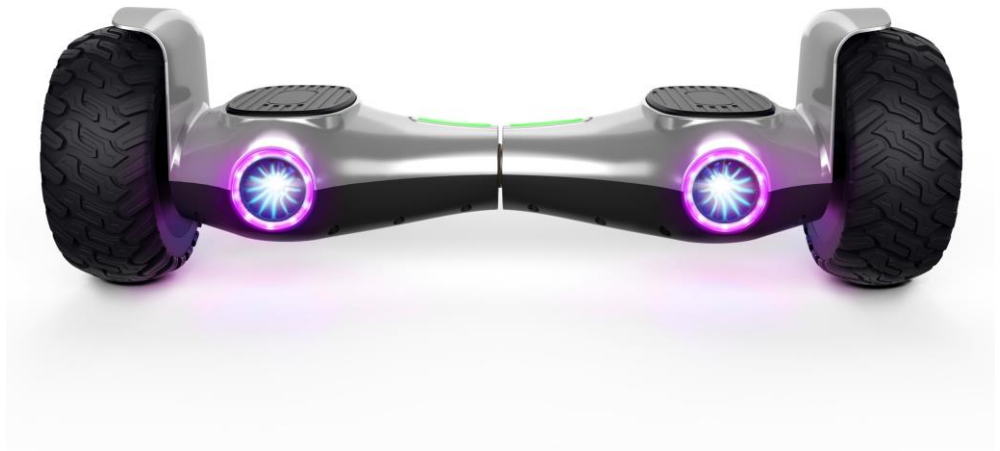

Powerful drive

The balance board is equipped with two electric motors that deliver 2 x 350 watts of power. You can reach a top speed of up to 15 km/h. With this board, no climb is too hard.

Robust tyres

The solid rubber tyres offer safety. You can drive over everything without any problems and without risking a puncture .

Whether stick or stone - no problem!

Scope of delivery

- Balance Board
- Operating instructions
- Charger

Warranty

- 2 years, excluding wear parts
- Battery: 6 months

Lighting

Thanks to its sophisticated LED design, the off-roader can be driven both by day and by night. This makes it a robust and daily companion in the city and in the countryside.