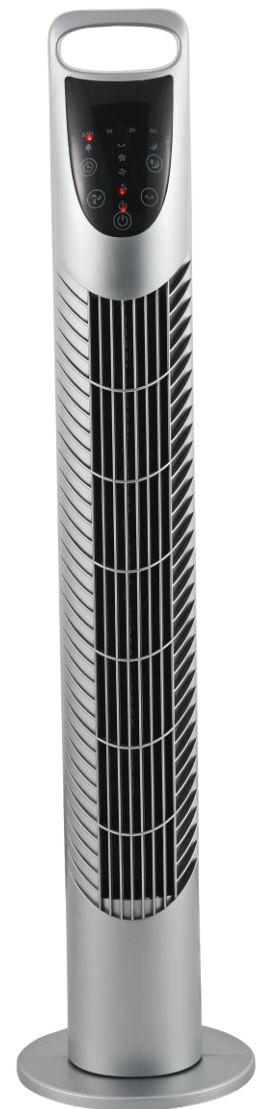

Equipment Highlights

LED Display

Easy to read LED Display

3 Speed Levels

Low, medium and high

Timer

7.5 hour mode and switching on and off after desired time.

3 Wind Modes

Safe and Easy

The tower fan is easy to operate manually from the top of the control panel. The large 1.4 m long power cable makes it easy to position the fan. The fan has a high-quality certified 40W motor.

Stand Foot

Touch Operation

The large LED display shows the room temperature and the most important functions. All functions can be easily and intuitively controlled on the touch panel. The very flat stand foot offers a safe and stable stand.

Technical Data

- Input voltage: 220V~240V
- Frequency: 50 Hz
- Power: 40 watts
- Standby: < 1W
- height: 78cm
- Speed levels: 3
- Max. Air velocity: 1,88 m/sec
- noise level: 55 dB(A)
- 3 wind modes: normal, natural, sleep
- Air circulation: 1330m³/h
- Pivot function
- 7 hours timer function (30min steps)
- sleep mode
- Sturdy housing
- large LED display
- LED indicator light
- color: titan
- Dimensions WxHxD: 180x780x180mm
- Weight: 1,9 kg
- EAN: 9005665024546