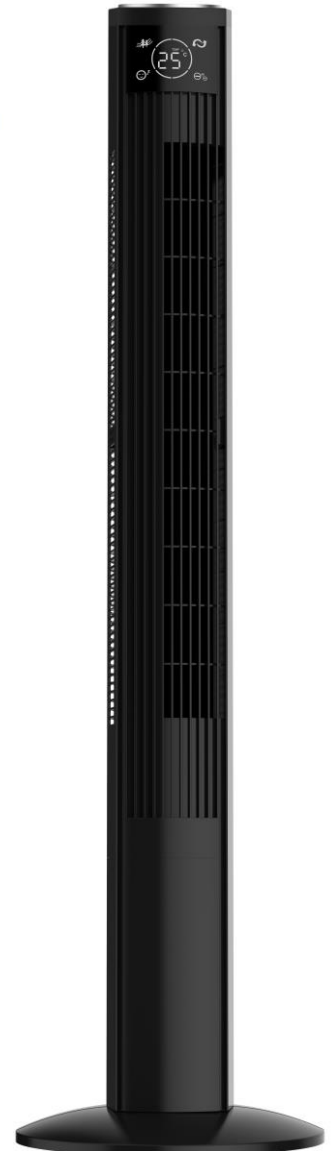

TOWER FAN 121cm

SHE121TU2002F

Equipment Highlights

LED Display

Easy to read and bright LED display with minimal power consumption.

3 Speed Levels

Low, medium and high

Timer

Cleaning of the ambient air

Cooling Effect

Due to the strong performance of the tower fan

The SHE tower fan is the perfect combination of design, performance and quality.

It has an easy to use control panel with LED display and infrared remote control.

This tower fan has a negative ion cleaning function that can detect the air environment at any time and automatically adjust the cleaning performance so that you can enjoy intelligent and comfortable living.

Sleep mode

- Input voltage: 220V~240V
- Frequency: 50 Hz
- Power: 45 watts
- Standby: 0.045KWH <1W
- height: 121cm
- Speed levels: 3
- Max. air speed: 7,1m/sec
- noise level: 50 dB(A)
- 3 wind modes: normal, natural, sleep
- Air circulation: 960 m³/h
- Pivot function
- Ionizer
- 12 hours timer function
- sleep mode
- Tray for remote control
- Sturdy housing
- large LED display
- Temperature and function display
- color: white
- Dimensions WxHxD: 315x1210x315mm
- weight: 3,5 kg
- EAN: 9005665024577