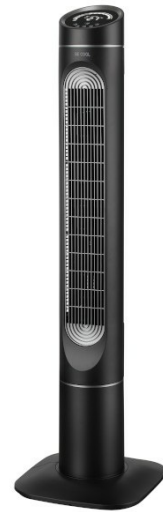

Highlights

- **LED display**
Easy to read and bright LED display with temperature display
- **3 levels**
low, medium, high
- **Timer**
7.5 hour mode Switch off after desired time.
- **3 wind modes**
Normal, nature and sleep mode
- **Oscillation function**
The oscillations help the cold air to reach different areas of the room
- **Ion cleaning function**
Cleaning the ambient air
- **Operation**
via the touch control panel on the device or via the remote control supplied

Scope of delivery

- Tower fan
- Remote control
- Operating instructions

Warranty period

- 2 years

BE COOL tower fan - Stylish design, high performance and premium quality combined.

Our tower fan impresses with a user-friendly control panel with LED display and a practical infrared remote control.

Our tower fan utilises innovative technology with integrated negative ion purification. This continuously recognises the air quality and automatically adjusts the cleaning performance to guarantee you fresh and clean room air at all times.

Specifications:

- Voltage: 220-240V/50HZ
- Power: 85W
- Height: 127cm
- 3 speed settings
- 3 modes (normal, natural wind, sleep)
- 90° swivelling function
- Ioniser
- 7.5 hour timer
- Large LED display with temperature indicator
- Remote control