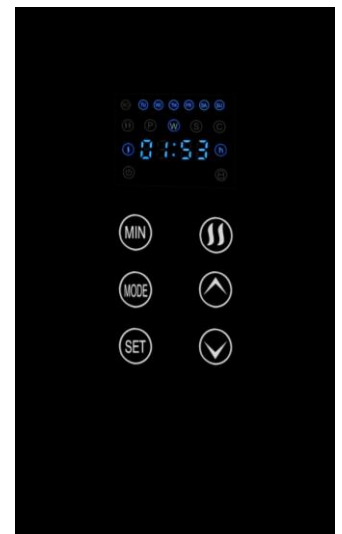

Properties

- Convector
- 2000 Watts
- Two heating stages
- Temperature control 5-40C
- Touch Control
- Timer function

Security

- tested & certified
- Anti-tilt protection
- Overheat protection
- Glass

- A powerful 2,000 W heating output ensures clean, condensation-free and odorless heat - the SHE glass convector is a real expert in reliable heat control.
- The SHE convector impresses with its energy efficiency – the device has a saving mode that is activated as soon as the desired temperature is "I'm not here."
- With all its power, protection is in the foreground, which is why it has overheating protection and the front surface is made of insensitive safety glass.
- The glass convector convinces with its easy operation – The device has an integrated touch panel and is thus easy to use.

The strong heating performance of the convector can be regulated in two different stages. 1,000 and 2,000 watts are available for selection and for energy-efficient operation, the performance is reduced when the target is achieved.

Easy operation is possible via the touch panel integrated in the safety glass. You can set a target temperature value between 5 and 40 °C for thermostat-controlled automatic operation. The thermostat implements your target and regulates the heating power independently and energy-efficiently up to the automatic switch-off.

In addition to the touch display, all functions and settings can also be conveniently controlled with the included remote control, making operation even more intuitive and faster.